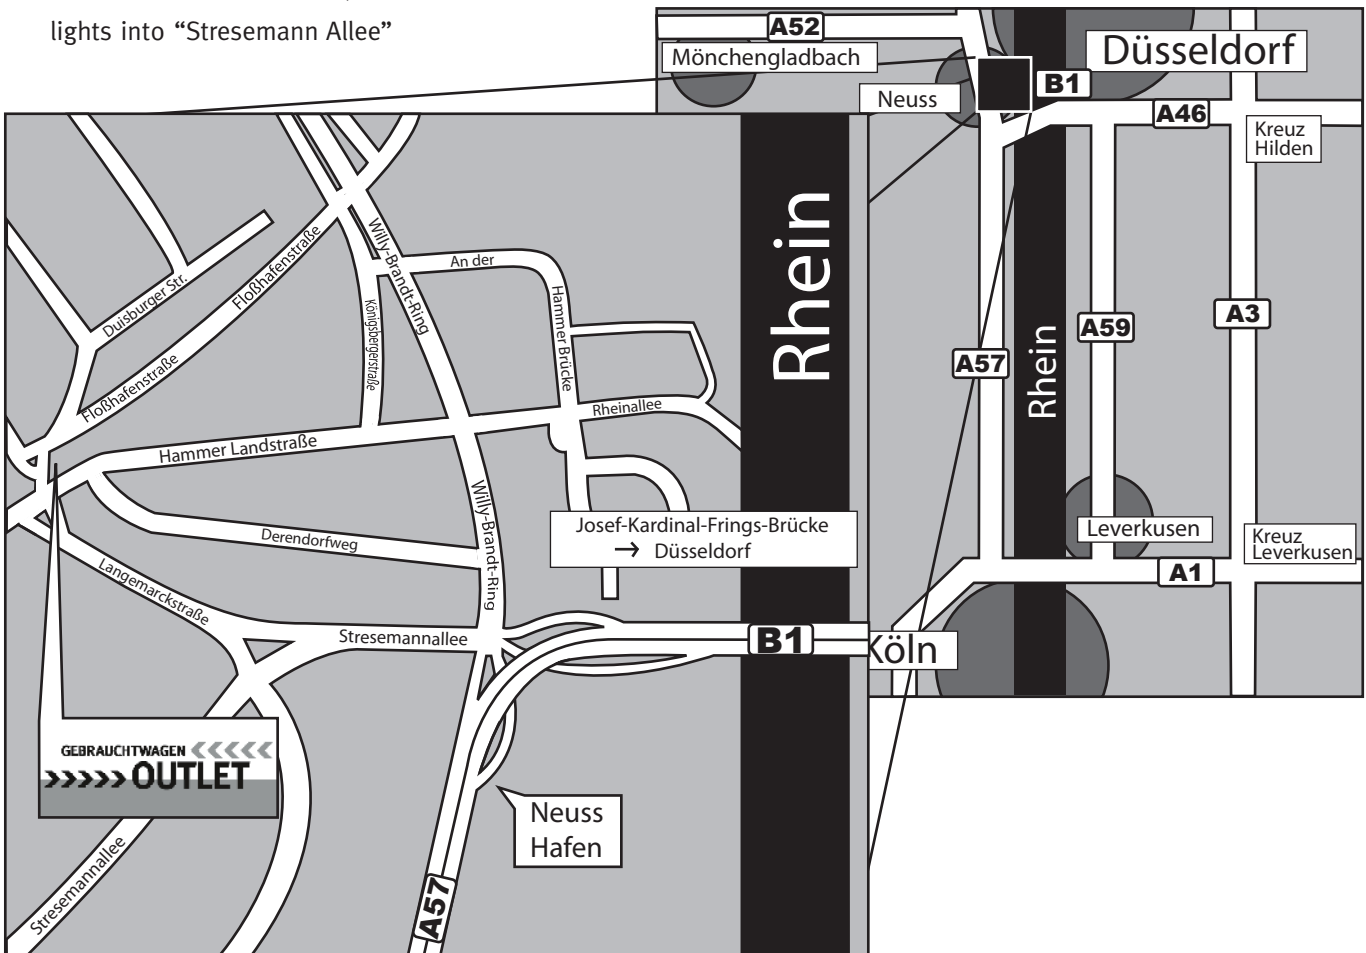

Directions to find us simply:

From direction Frankfurt:

- ➔ A3 to the Leverkusen intersection, then A1 to Koblenz
- ➔ A1 to the Köln-Nord intersection, then A57 to Krefeld
- ➔ A57 to the Neuss-Hafen exit, turn left at the traffic lights into “Stresemann Allee”

From direction Duesseldorf:

- ➔ Go across Josef-Kardinal-Frings-Brücke, take the first exit, then continue straight ahead into “Stresemann Allee”

From direction Krefeld or Cologne:

- ➔ A57 to Neuss/Duesseldorf
- ➔ Take the Neuss-Hafen exit, turn left at the traffic lights into “Stresemann Allee”

From Stresemann Allee:

- ➔ Turn right at the fork (the Esso petrol station is on your left)
- ➔ Continue straight over the first junction
- ➔ You'll pass the LeasePlan Used Car Outlet on your right
- ➔ Turn right into Floßhafenstraße and right again into the LeasePlan Used Car Outlet entrance